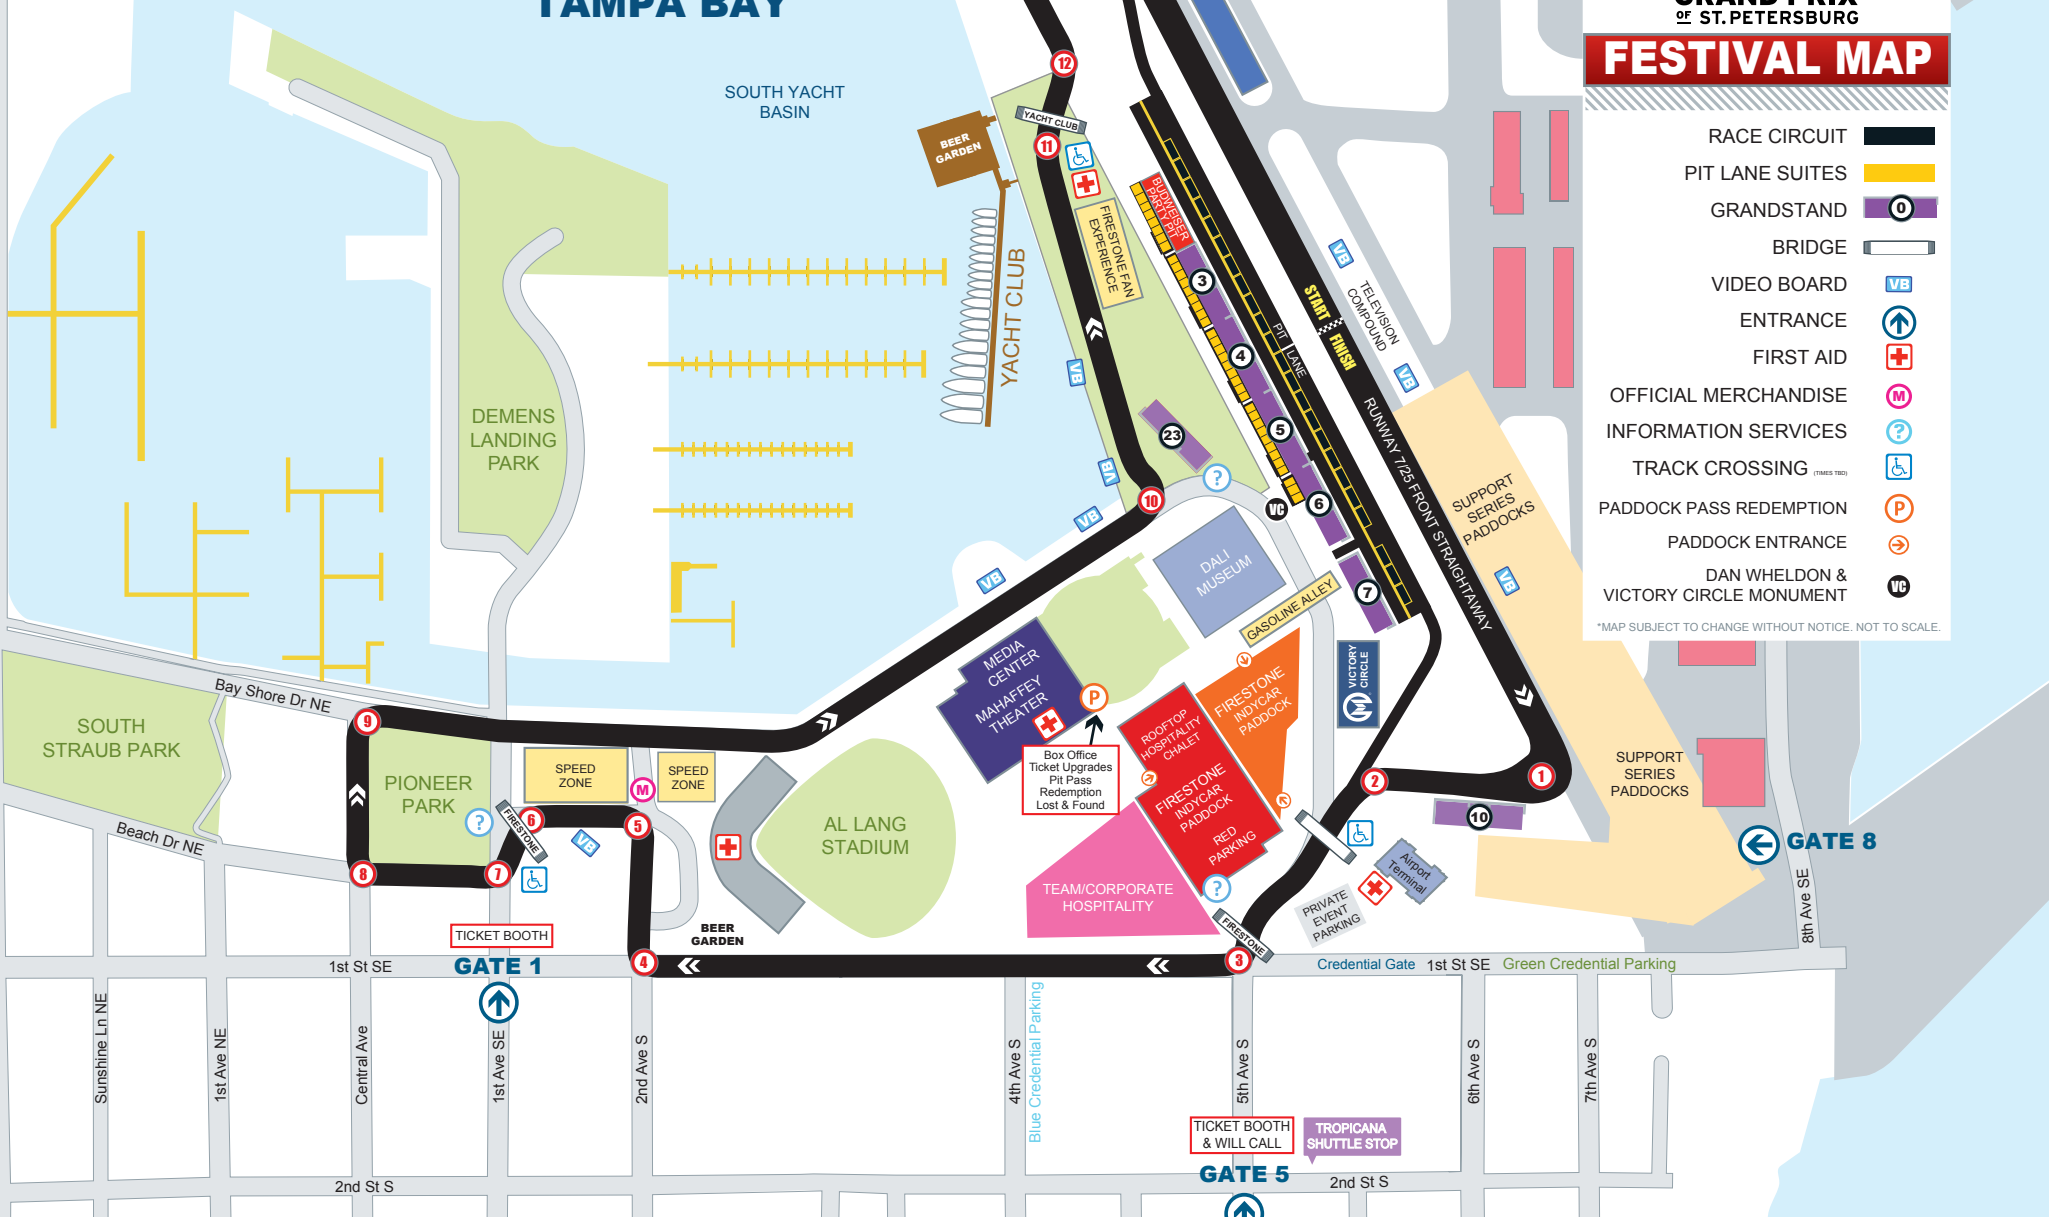

2020

ALBERT WHITTED AIRPORT

TAMPA BAY

**Firestone**  
GRAND PRIX  
OF ST. PETERSBURG

**FESTIVAL MAP**

- RACE CIRCUIT
- PIT LANE SUITES
- GRANDSTAND
- BRIDGE
- VIDEO BOARD
- ENTRANCE
- FIRST AID
- OFFICIAL MERCHANDISE
- INFORMATION SERVICES
- TRACK CROSSING (crosses only)
- Paddock Pass Redemption
- Paddock Entrance
- DAN WHELDON & VICTORY CIRCLE MONUMENT

\*MAP SUBJECT TO CHANGE WITHOUT NOTICE. NOT TO SCALE.

TICKET BOOTH & WILL CALL

TROPICANA SHUTTLE STOP

**GATE 5**

**GATE 8**

**GATE 1**

1st St SE

Credential Gate 1st St SE Green Credential Parking

2nd St S

2nd St S

8th Ave SE

2nd Ave NE

Sunshine Ln NE

1st Ave NE

Central Ave

1st Ave SE

2nd Ave S

Blue Credential Parking

4th Ave S

5th Ave S

6th Ave S

7th Ave S